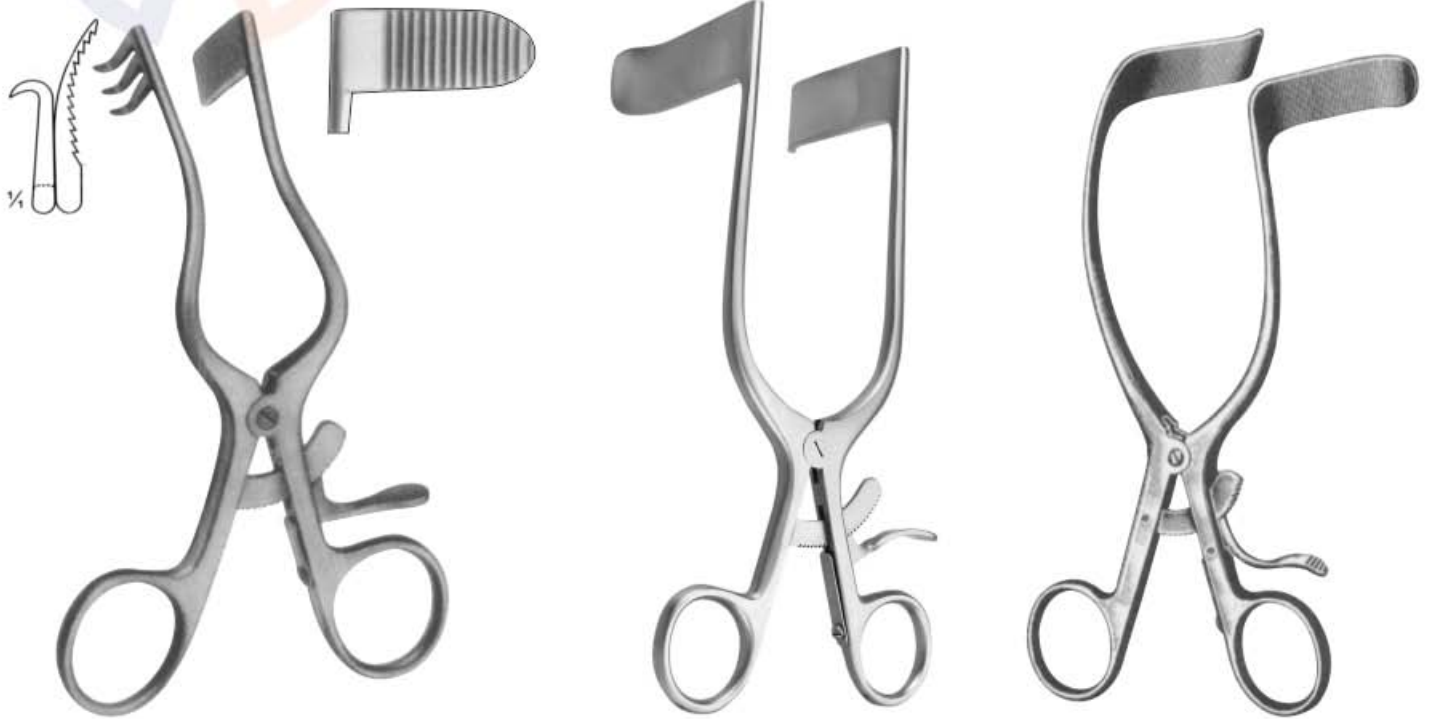

Perkins Retractor
13 cm
06-996-13 solid blade left
06-997-13 solid blade right

Rightby Retractor
06-998-01 35 x 20 mm
06-999-02 60 x 20 mm
06-1000-0365 x 15 mm
18 cm

Tuebinger Modell Retractor
06-1001-16 16 cm