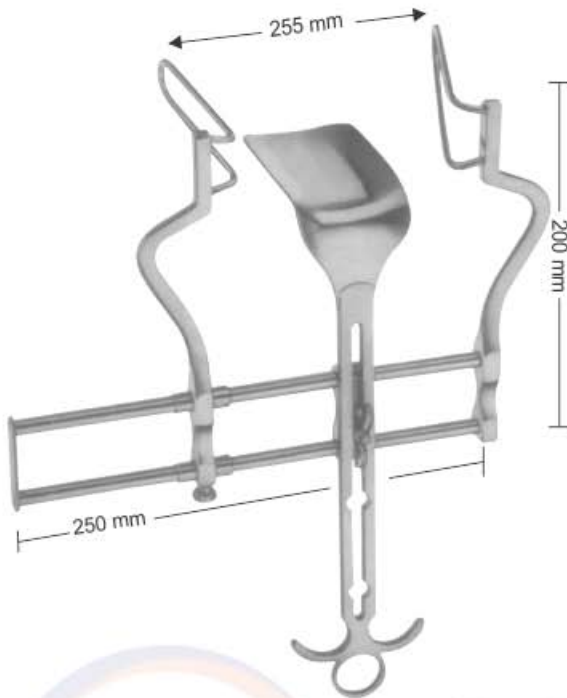

06-1108-40 40 x 23 mm
06-1109-45 45 x 23 mm
06-1110-50 50 x 23 mm
06-1111-55 55 x 23 mm
06-1112-60 60 x 23 mm
Blunt blades

06-1113-50 50 x 25 mm
06-1114-55 55 x 25 mm
Blunt blades,
for harvesting of the
fusion graft from the
iliac crest

Balfour-Baby Retractor
06-1115-00
Lateral Blades 27 mm deep
Center blade 21 x 24 mm

Balfour Retractor
06-1116-00
Lateral blades 60 mm deep
Center blade 47 x 80 mm

Balfour
06-1117-00
Abdominal Retractor spreading 180mm,
lateral blades 70 x 35mm, 1 central blade
20 cm

06-1118-01
Center blade only
54 x 80 mm

Balfour Retractor
06-1119-00
Spreader only

06-1120-02
50 mm
47 x 80 mm

06-1121-03
60 mm
62 x 76 mm

06-1122-04
75 mm
80 x 80 mm

06-1123-05
90 mm
80 x 80 mm

RETRACTORS

Wundhaken | Ecarteurs
 Separadores | Divaricatori