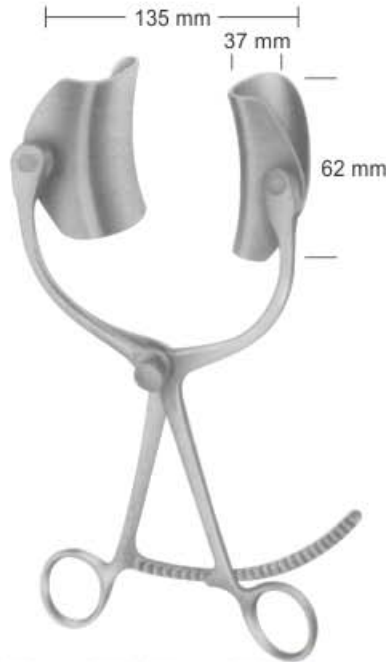

Improved Henly Retractor With Arms Spread Outward
06-1037-00

18cm, 3 pair of Side Blades 2.5cm, 5cm and 7.6cm deep x 2.2cm wide. 3 Center Blades 2.2cm, 2.8cm, 3.2cm deep x 1.6cm wide, frame

Henly Popliteal Retractor
06-1038-16 16cm Blunt

4 X 3-pronged, Supplied w/3 center blades:
1.5cm width x 1.8cm 1.5cm x 2.5cm
1.5cm x 3.1cm depth blade

Henly Retractor
06-1039-16 16cm Blunt

With 3 detachable center blades:
16mm wide x 20mm / 26mm / 32mm

RETRACTORS

Wundhaken | Ecarteurs
Separadores | Divaricatori

Baby-Collin Retractor
06-1040-00
with 2 pair of blades

Collin Retractor
06-1041-00
complete

Collin Retractor
06-1042-00
Spreader Only

Lateral blade	06-1043-01 37x62mm	06-1044-02 37x80mm	06-1045-03 37x98mm
Center blade	06-1046-01 54x55mm	06-1047-02 54x67mm	06-1048-03 52x76mm