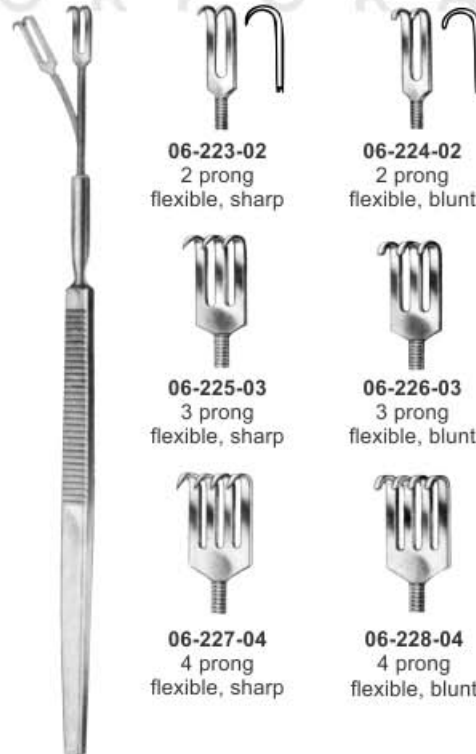

06-219-01
one prong

06-220-02
two prong

06-221-03
three prong

06-222-04
four prong

Finger Rake,
Retractor
16.5 cm
Blunt

06-223-02
2 prong
flexible, sharp

06-224-02
2 prong
flexible, blunt

06-225-03
3 prong
flexible, sharp