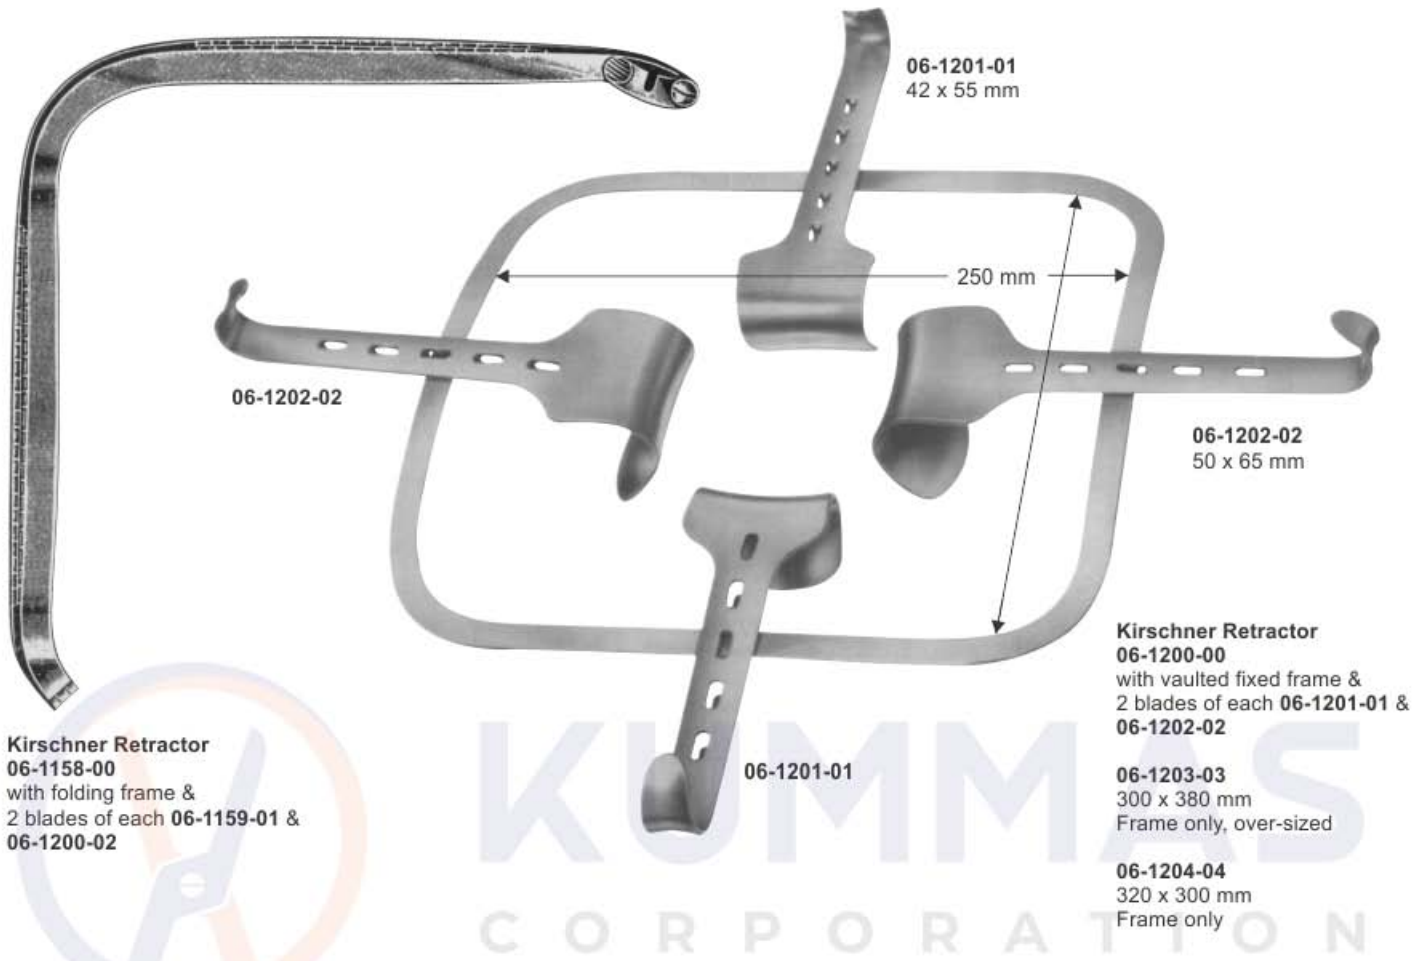

Additional valves for corpulent persons