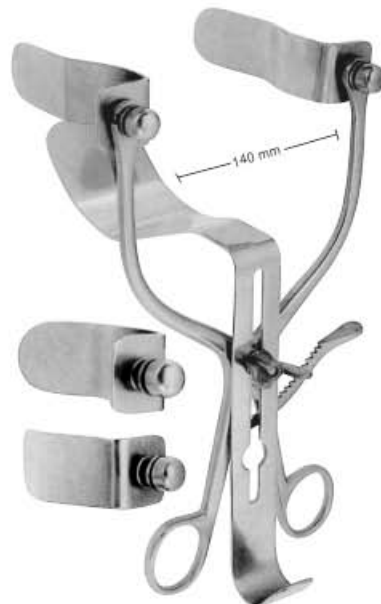

Collin Retractor
06-1050-00 Complete
06-1051-01 Spreader only
06-1052-02 Blades 55 x 25 mm
06-1053-03 Blades 80 x 25 mm
06-1054-04 Center Blade
06-1055-05 115 x 45 mm