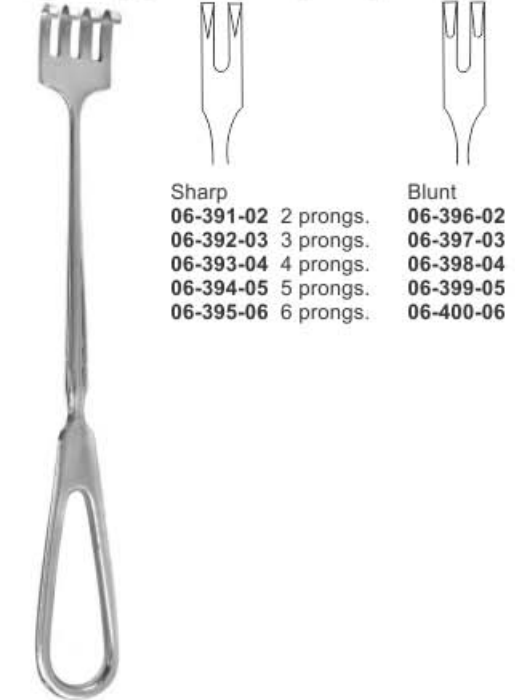

Volkman Retractors

Long Pattern
22 cm

Sharp

- 06-391-02 2 prongs.
- 06-392-03 3 prongs.
- 06-393-04 4 prongs.
- 06-394-05 5 prongs.
- 06-395-06 6 prongs.

Blunt

- 06-396-02 2 prongs.
- 06-397-03 3 prongs.
- 06-398-04 4 prongs.
- 06-399-05 5 prongs.
- 06-400-06 6 prongs.