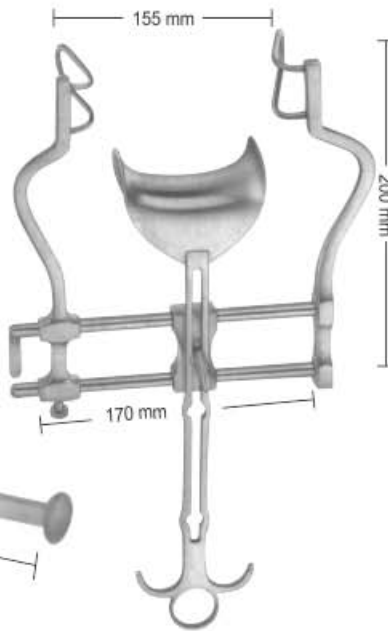

Balfour Retractor
06-1116-00
Lateral blades 60 mm deep
Center blade 47 x 80 mm