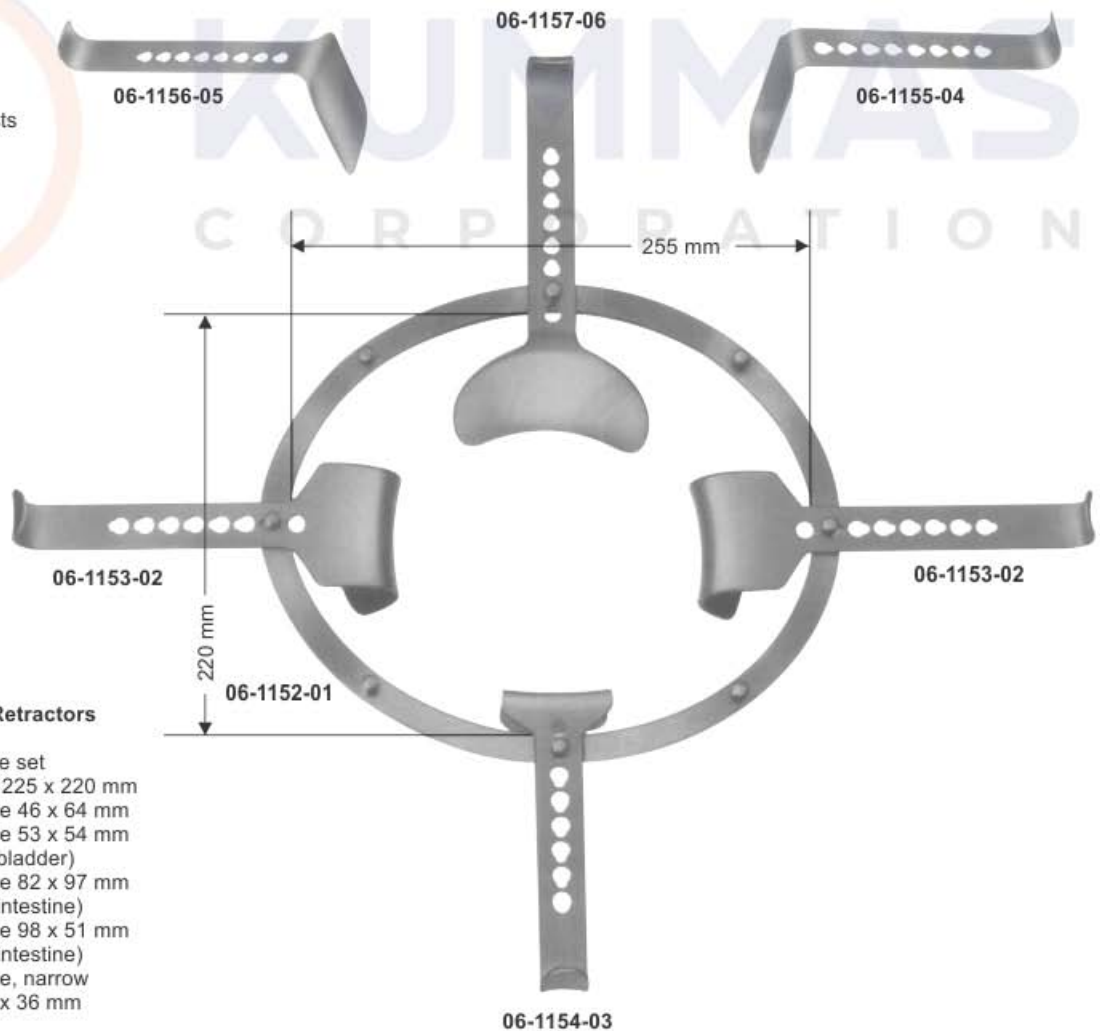

06-1146-01 Frame 190 x 160 mm

06-1147-02 2 blades only 40 x 30 mm

06-1148-03 2 blades only 40 x 40 mm

06-1149-04
Blades only 20 x 30 mm

06-1150-05
Blades only 20 x 40 mm

Abdominal Retractors
well suitable for gynaecologists