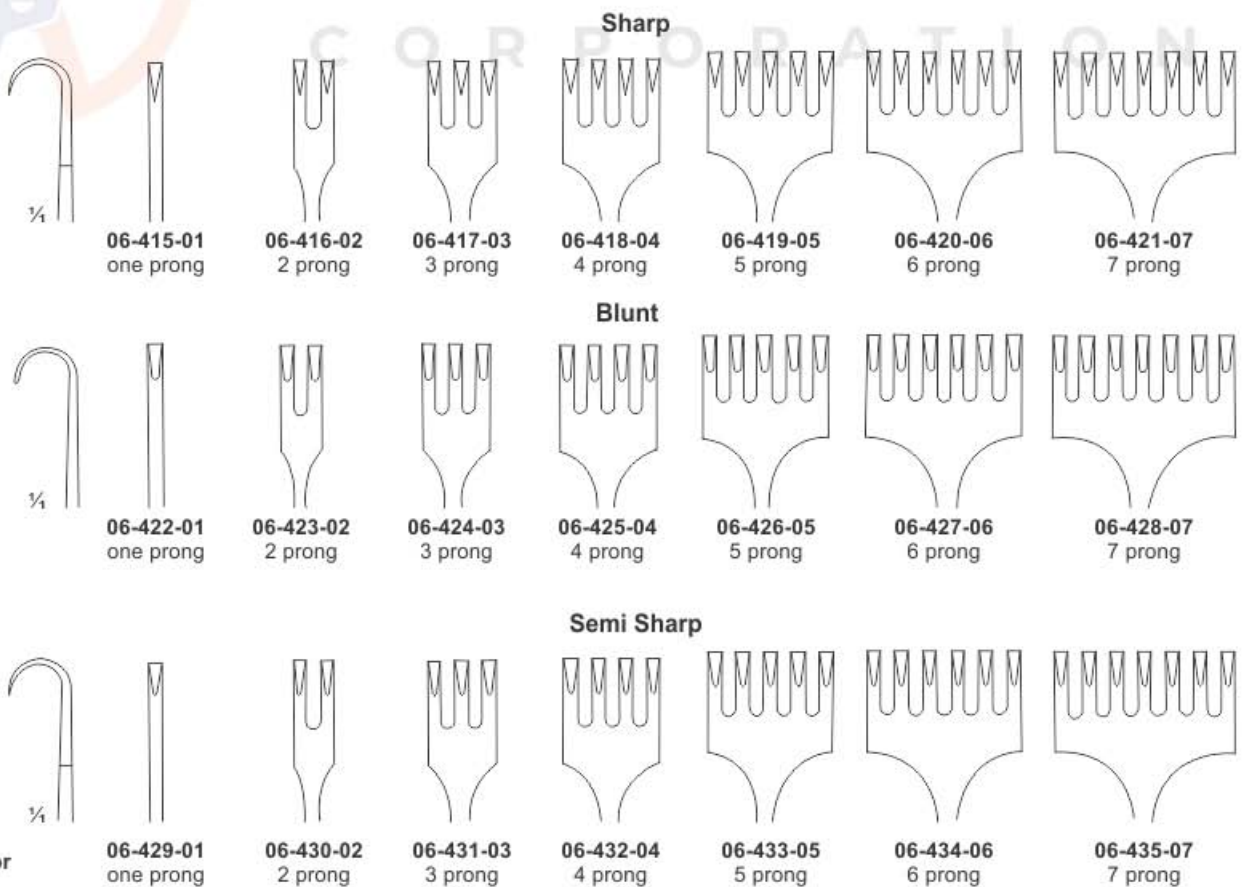

Volkman Retractor
21.5 cm