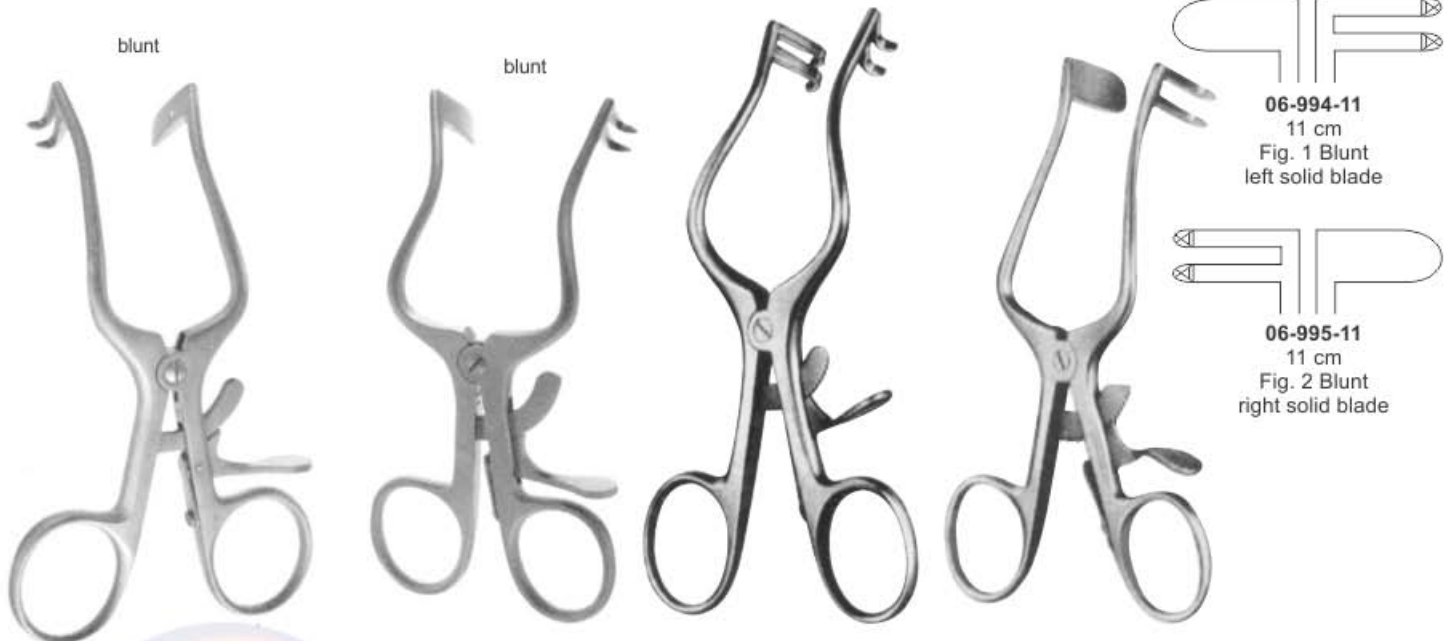

Meyerding Retractor
16.5cm
06-981-01 24 cm Large Blade
9 cm X 5 cm
06-982-02 24 cm Small Blade
5 cm X 1.5 cm

D'Errico-Adson Retractor
06-983-19 19 cm
4 X 4-pronged
2 cm depth blade
Sharp

Markham/Meyerding Retractor
06-984-18 18 cm
Blade 55 x 25 mm Left

Markham/Meyerding Retractor
06-985-18 18 cm,
Blade 55 x 25 mm Right

Darling Laminectomy Retractors
18cm
06-986-01
40 x 76/25 x 54 mm
06-987-02
25 x 64/40 x 76 mm
1 blade toothed

Scalp-Contour Retractor
06-988-14 Sharp
06-989-14 Blunt
14 cm