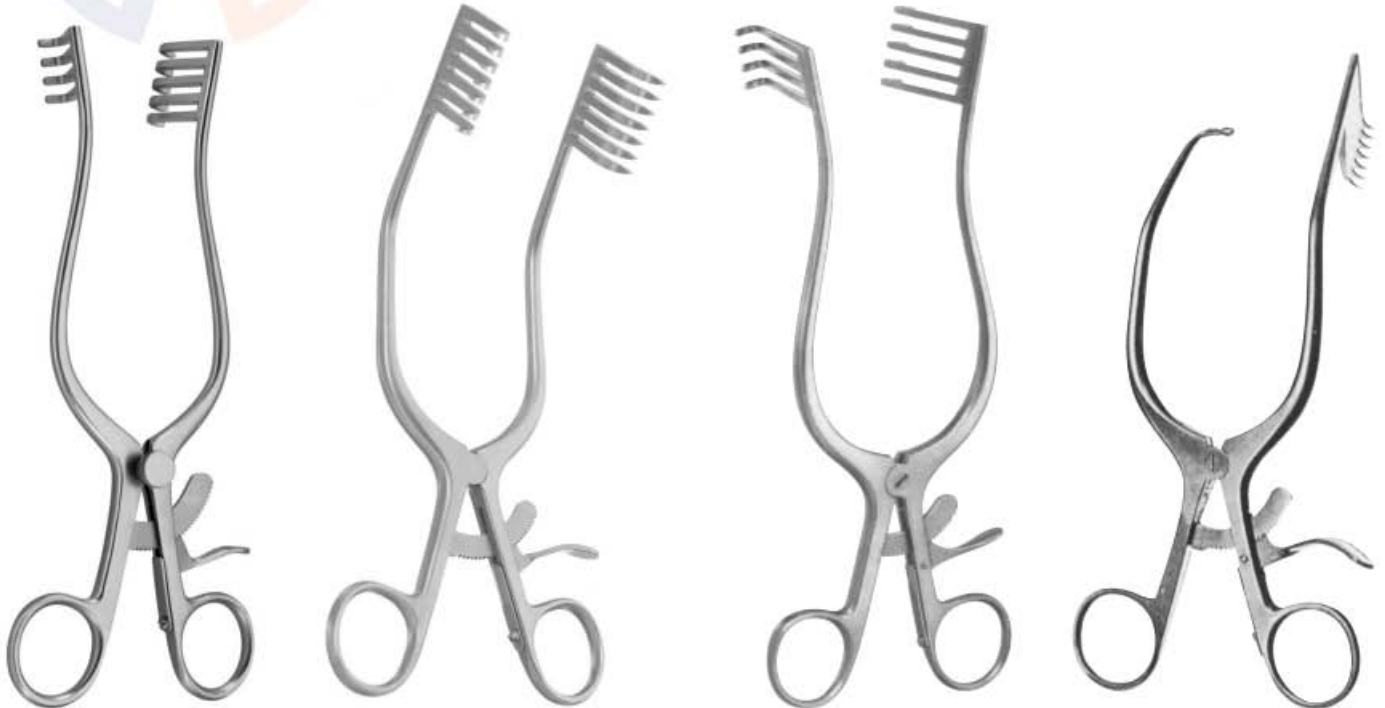

Adson Retractor
5x6 prongs
26.5cm
06-970-26 sharp
06-971-26 blunt

Adson Hemilaminectomy Retractor
6x6 sharp prongs
26.5cm
06-972-26

Adson Hemilaminectomy Retractor

Travers Retractor
06-975-21
21 cm, Blunt