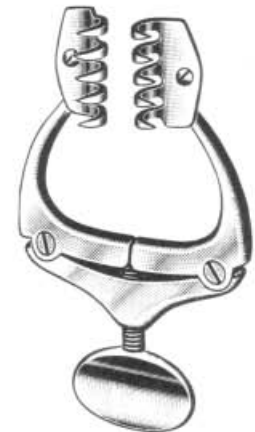

Wagner-Jansen Retractor,
06-939-10
swivel blades with 5x5 sharp
prongs, opens to 60mm
10cm