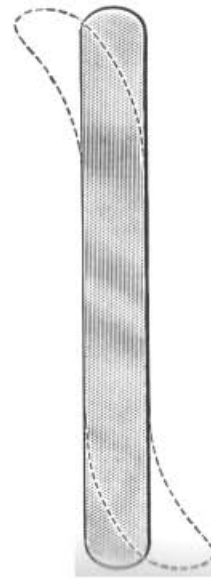

1. Ribbon Retractors, malleable stainless steel
2. **06-520-27** 27x250mm
   - **06-521-35** 35x250mm