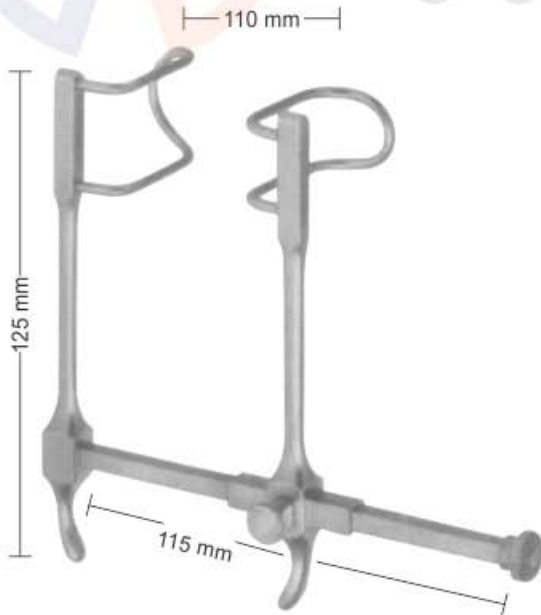

KUMMAS
CORPORATION

Gosset Retractor
06-1126-00
Blades:38 mm deep