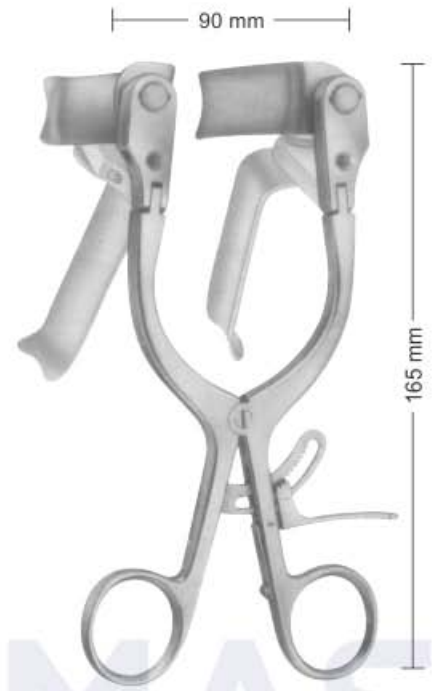

**Caspar Retractor
06-1097-00**
Counter retractor, adjustable,
consisting of: 5 medial blades,
5 lateral blades.