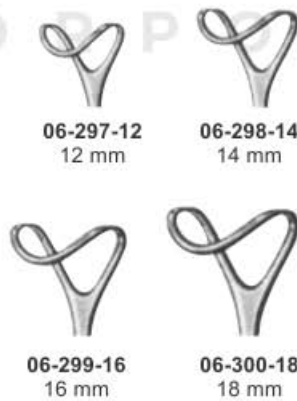

Cushing Hooklet Retractors
24 cm

Desmarres Lid Retractors
16 cm

Mannerfeldt Retractor
16 cm

Cottle Retractor
06-301-15
15 cm
10 x 12 mm

Konig Retractor
17 cm