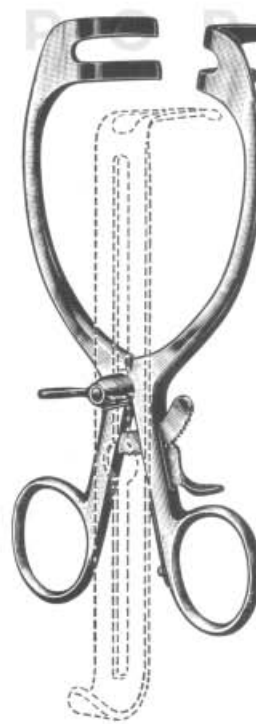

Mayo-Adams Retractor
06-1078-17 17 cm
2 x 2 teeth blunt