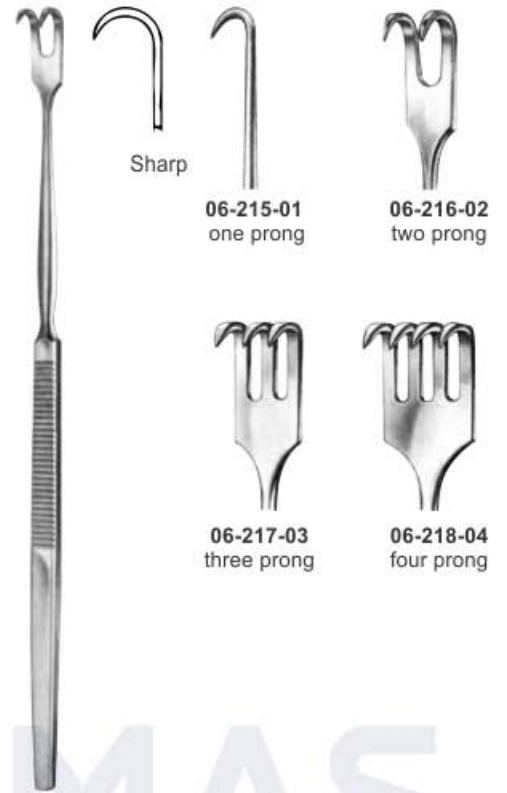

Sharp

06-215-01
one prong

06-216-02
two prong