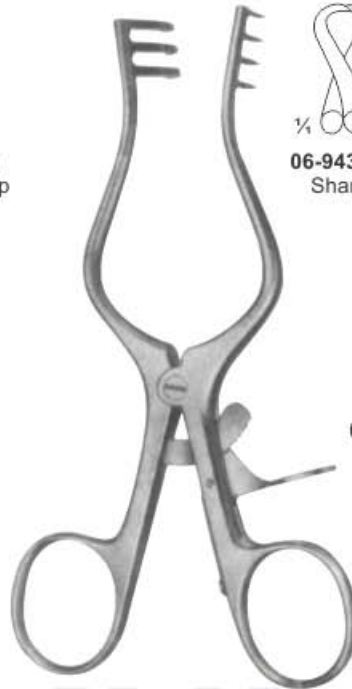

Weitlaner Retractor
13cm