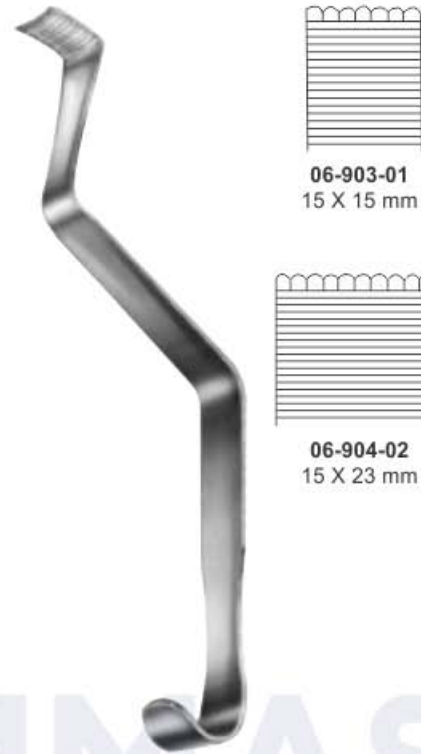

06-894-01 23.5 cm
Right Blade 70 x 51 mm wide
06-895-02 23.5 cm
Left Blade 70 x 51 mm wide

De Lee Universal Retractors

06-896-23 23.5 cm
Blade 70 mm x 51 mm wide

Tauber Vaginal Spatula

06-897-23 23.5 cm
Blade 89 x 35 mm wide

06-898-01
25 cm
35 x 8 mm

06-899-02
26.5 cm
60 x 12 mm

06-900-03
27.5 cm
75 x 12 mm

06-901-04
28.5 cm
85 x 20 mm

06-902-05
30.5 cm
100 x 25 mm

Zenker Retractor

06-903-01
15 X 15 mm

06-904-02
15 X 23 mm