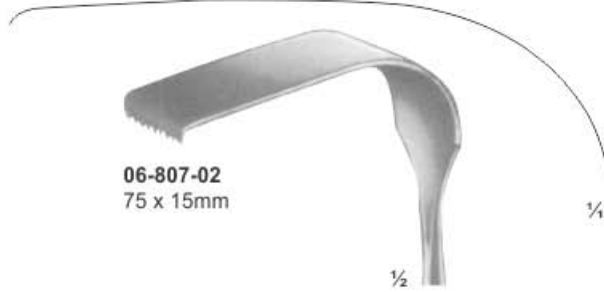

06-807-02
75 x 15mm