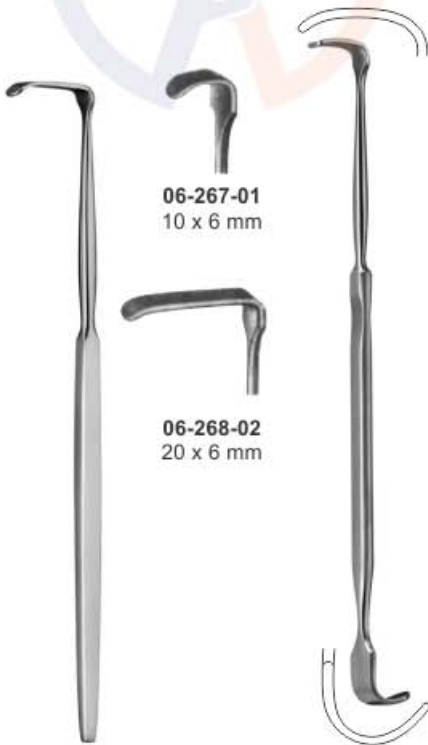

Langenbeck-Mini Retractor
16 cm

06-263-01
10 x 6 mm

06-264-03
20 x 6 mm

06-265-02
17 x 5 mm

06-266-04
22 x 8 mm

06-267-01
10 x 6 mm

06-268-02
20 x 6 mm

Senn-Green Retractor
15 cm