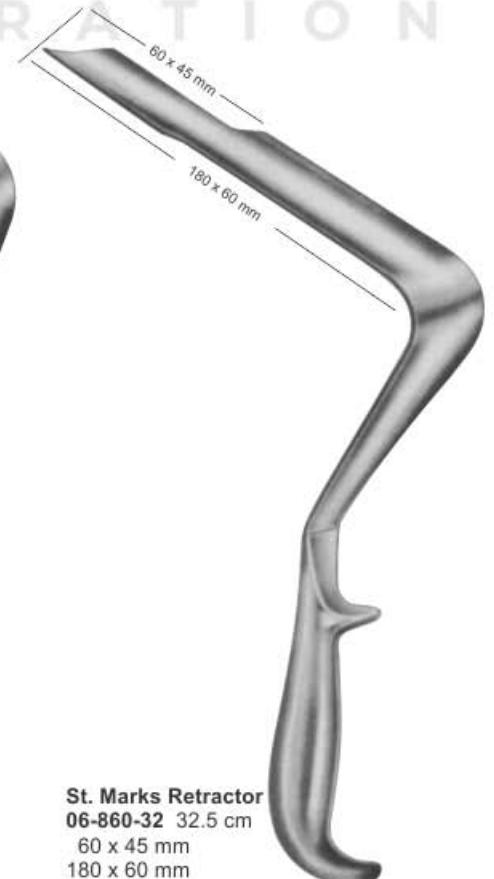

06-850-01	55 mm x 60 mm
06-851-02	60 mm x 60 mm
06-852-03	75 mm x 60 mm
06-853-04	90 mm x 60 mm
06-854-05	115 mm x 60 mm

Turner-Doyen Retractors

23.5 cm
06-821-01
Blade 140 x 60 mm wide
06-822-02
Blade 76 x 140 mm wide
06-823-03
Blade 165 x 76 mm wide

Legueu Retractor
06-855-27 27 cm
35 x 90 mm
Bladder Spatula

Kocher Retractor
06-856-26 26 cm
56 x 90 mm

Kocher Retractor
06-857-26 26 cm
65 x 90 mm

St. Marks Retractor
06-858-29 29 cm
60 x 45 mm
180 x 60 mm

St. Marks Retractor
06-859-32 32.5 cm
60 x 45 mm
180 x 60 mm

St. Marks Retractor
06-860-32 32.5 cm
60 x 45 mm
180 x 60 mm

Young Retractor
06-861-22 22 cm
11x50mm
Prostatic Retractors

Young Retractor
06-862-22 22 cm
38x64mm