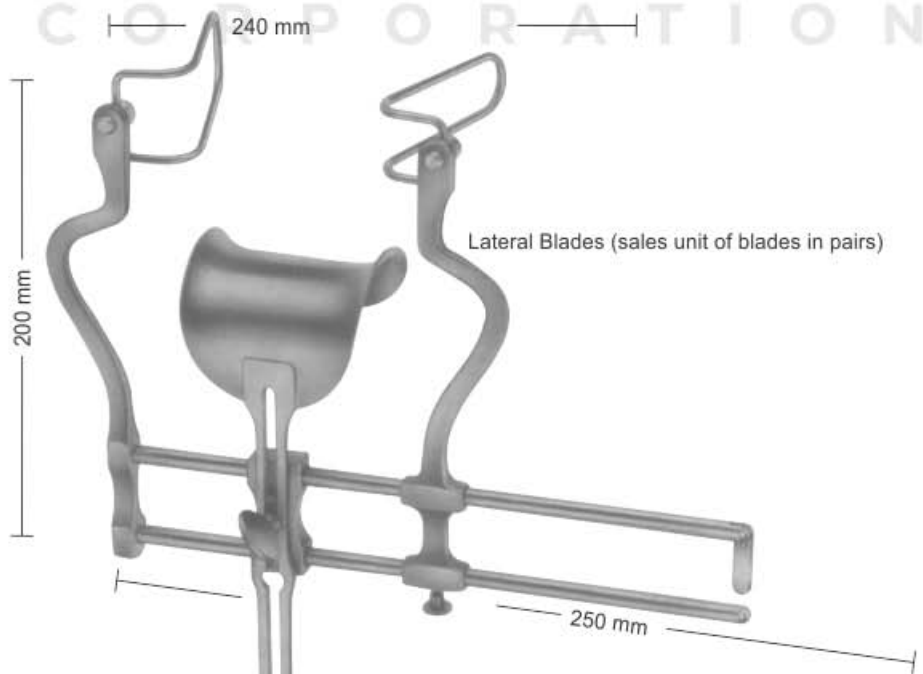

Balfour Retractor
06-1119-00
Spreader only

06-1120-02
50 mm
47 x 80 mm

06-1121-03
60 mm
62 x 76 mm

06-1122-04
75 mm
80 x 80 mm

06-1123-05
90 mm
80 x 80 mm