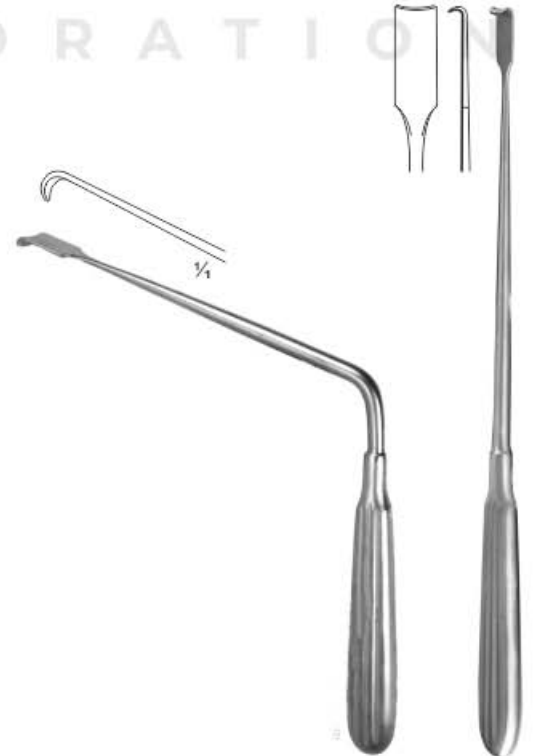

06-569-01 Fig.1, 21 x 15 mm
 40 x 15 mm
06-570-02 Fig.2, 25 x 15 mm
 46 x 15 mm

Parker-Mott Retractor
06-571-16 16 cm

68 x 24 / 74 x 24 mm

Love Retractor
06-572-90
 19 cm
 90° Angled

Love Retractor
06-573-45
 19 cm
 45° Angled

Love Retractor
06-574-00
 19 cm
 Straight

Love Retractor
06-575-00
 21 cm
 4 mm

Scoville Retractor
06-576-20
 20 cm
 7 mm

Scoville Retractor
06-577-23
 23 cm
 8 mm

Bennett Bone Lever Retractor
24 cm
06-578-01 Small Hollow handle
43mm width blade
06-579-02 Large, Hollow handle
60 mm width blade