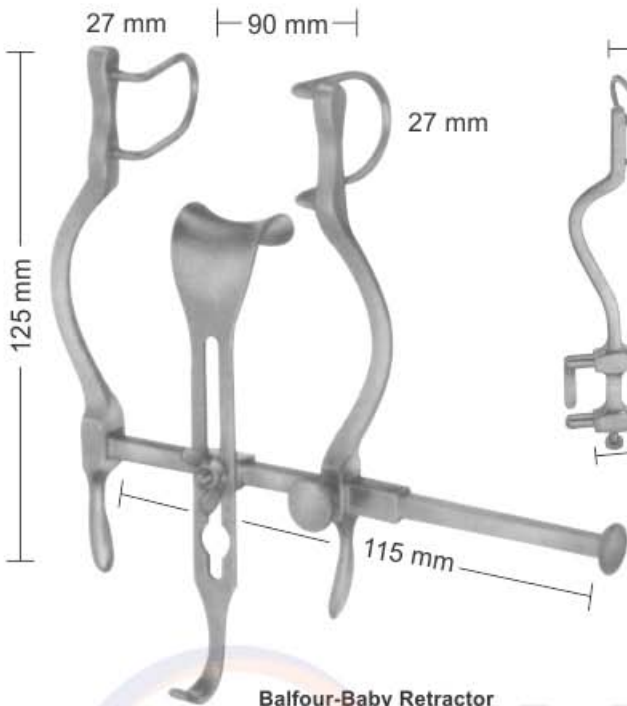

06-1098-40 40 x 23 mm
06-1099-45 45 x 23 mm
06-1100-50 50 x 23 mm
06-1101-55 55 x 23 mm
06-1102-60 60 x 23 mm
Medial blades

06-1103-40 40 x 23 mm
06-1104-45 45 x 23 mm
06-1105-50 50 x 23 mm
06-1106-55 55 x 23 mm
06-1107-60 60 x 23 mm
Lateral blades

06-1108-40 40 x 23 mm
06-1109-45 45 x 23 mm
06-1110-50 50 x 23 mm
06-1111-55 55 x 23 mm
06-1112-60 60 x 23 mm
Blunt blades

06-1113-50 50 x 25 mm
06-1114-55 55 x 25 mm
Blunt blades,
for harvesting of the
fusion graft from the
iliac crest

Balfour-Baby Retractor
06-1115-00
Lateral Blades 27 mm deep
Center blade 21 x 24 mm

Balfour Retractor
06-1116-00
Lateral blades 60 mm deep
Center blade 47 x 80 mm

Balfour
06-1117-00
Abdominal Retractor spreading 180mm,
lateral blades 70 x 35mm, 1 central blade
20 cm