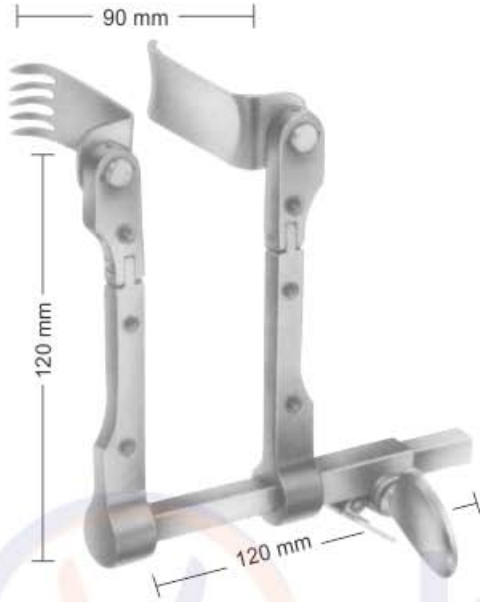

**Caspar Retractor
06-1096-00**
Retractor, adjustable,
consisting of: 5 medial
blades, 5 Lateral blades.