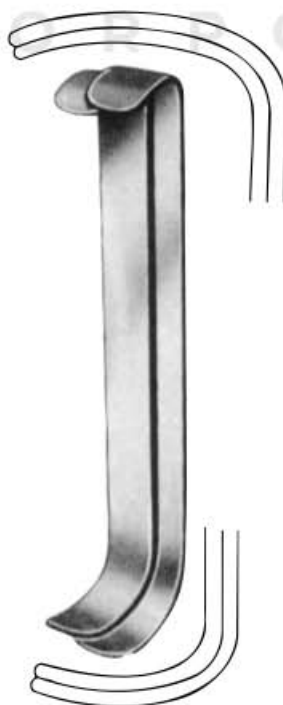

Collin Retractor
06-548-00
Set 2 pcs.
06-549-01 16.5 cm
25 x 12 / 35 x 16 mm
06-550-02 16.5 cm
20 x 12 / 30 x 16 mm