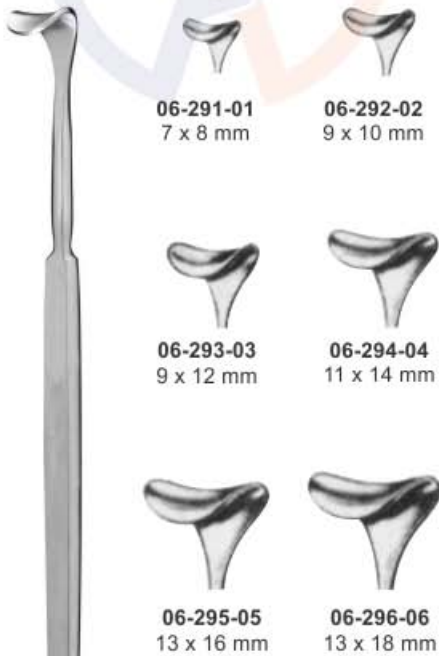

06-116-01
16 cm
Sharp

06-117-01
16 cm
Blunt

**Lange
Skin Hook**
06-118-22
22 cm
Fistula hook

**Simon
Skin Hook**
06-119-22
22 cm
1 x sharp
Fistula Hook

**Simon
Skin Hook**
06-120-22
22 cm
2 x sharp

**Mannerfelt
Hook**
06-121-15
15.5 cm
Sharp
large curve

06-156-03
14.5cm
Fig. 3

06-157-14
14.5cm

06-159-02
2 sharp prong
2.25mm diameter
3mm wide

06-160-04
4 sharp prong
2mm diameter
5mm wide

06-161-04
4 blunt prong
2mm diameter
5mm wide

06-162-02
sharp
double prongs
2.5mm wide

06-170-14
Sharp, 2mm, wide jaws,
14.5 cm

06-171-16
16 cm blunt.
Two prongs with ball
tips, 13mm wide

06-172-20
Double ended.
Blades 12mm and 3.8mm
wide. 11mm between ball
tipped prongs.

06-173-15
11mm between
two prongs. 15 cm
Sharp

Senn-Mueller Retractor
16cm

RETRACTORS

Wundhaken | Ecarteurs
Separadores | Divaricatori

Mannerfelt Hooklet Retractors
15.5 cm

Cushing Hooklet Retractors
20 cm

Cushing Hooklet Retractors
24 cm

Desmarres Lid Retractors
16 cm