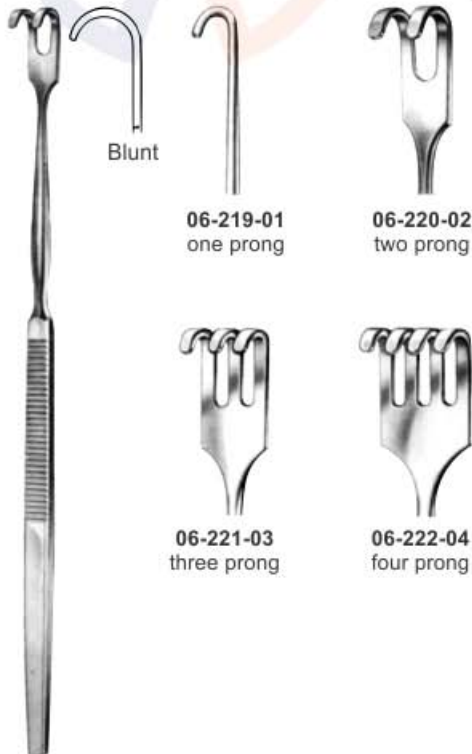

Tracheal Retractor
18 cm
Blunt

Sharp

06-215-01
one prong

06-216-02
two prong

06-217-03
three prong

06-218-04
four prong

Finger Rake,
Retractor
16.5 cm
Sharp

Blunt