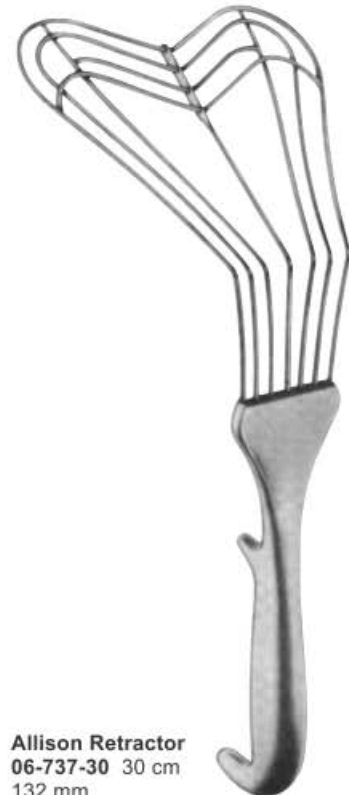

Allison Retractor
06-737-30 30 cm
132 mm