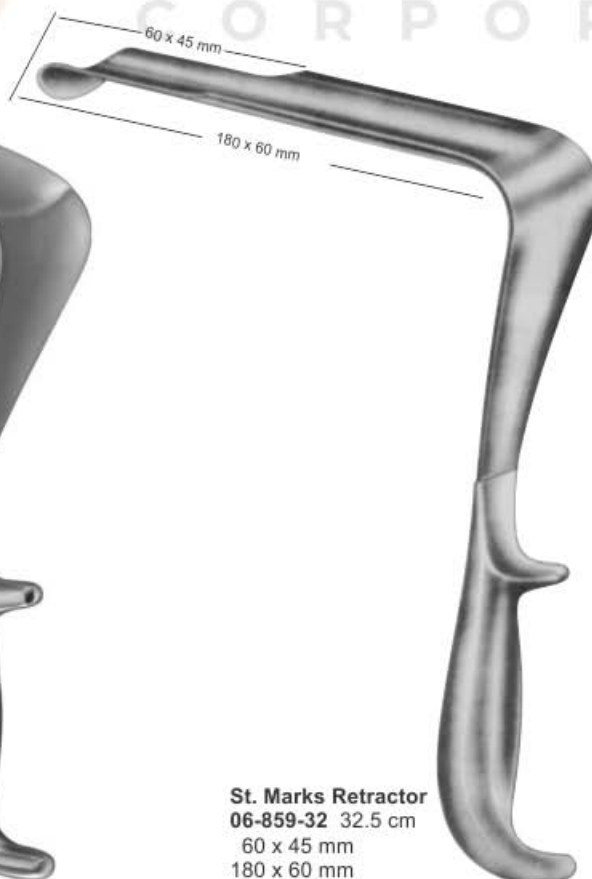

Legueu Retractor
06-855-27 27 cm
35 x 90 mm
Bladder Spatula

Kocher Retractor
06-856-26 26 cm
56 x 90 mm

Kocher Retractor
06-857-26 26 cm
65 x 90 mm

St. Marks Retractor
06-858-29 29 cm
60 x 45 mm
180 x 60 mm