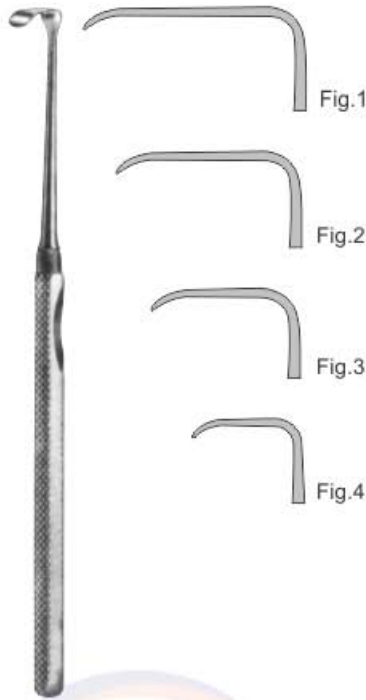

06-226-03
3 prong
flexible, blunt

06-227-04
4 prong
flexible, sharp

06-228-04
4 prong
flexible, blunt

Hooklets, Retractors
16 cm

06-229-04
4 prong
sharp

06-230-02
4 prong
blunt

Peck Rake Retractor
16.5 cm

Mannerfelt-Langenbeck Retractors
15.5cm