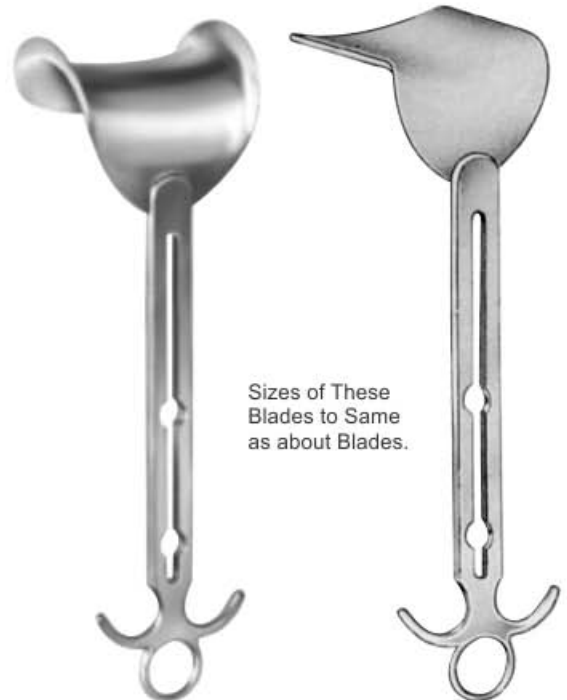

Sizes of These
Blades to Same
as about Blades.

Center Blade
06-1056-01 45 x 80 mm
06-1057-02 70 x 85 mm

06-1058-01
Center Blade
100 x 60 mm