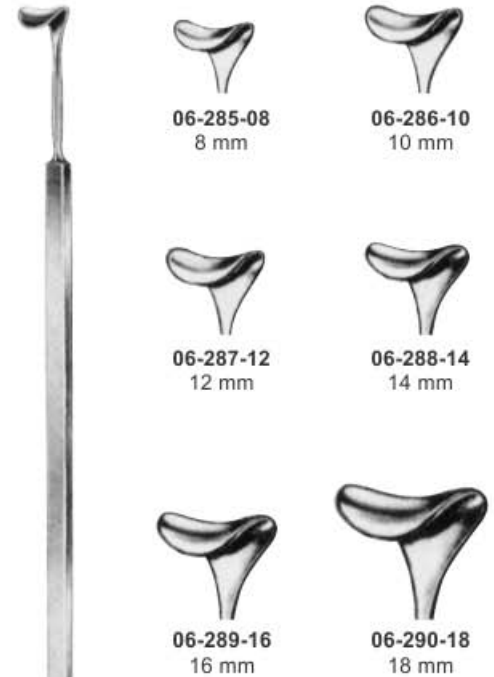

RETRACTORS

Wundhaken | Ecarteurs
Separadores | Divaricatori