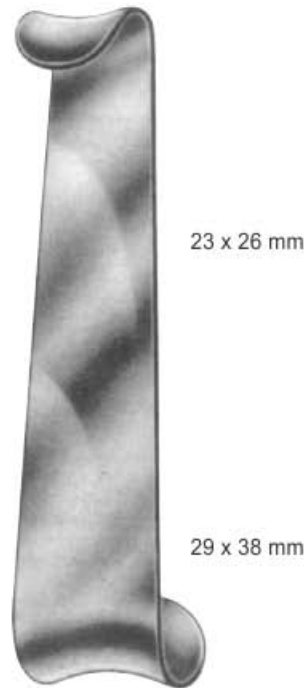

Roux-Magnus Retractor
06-562-16 16 cm
23 x 26 mm/
29 x 38 mm