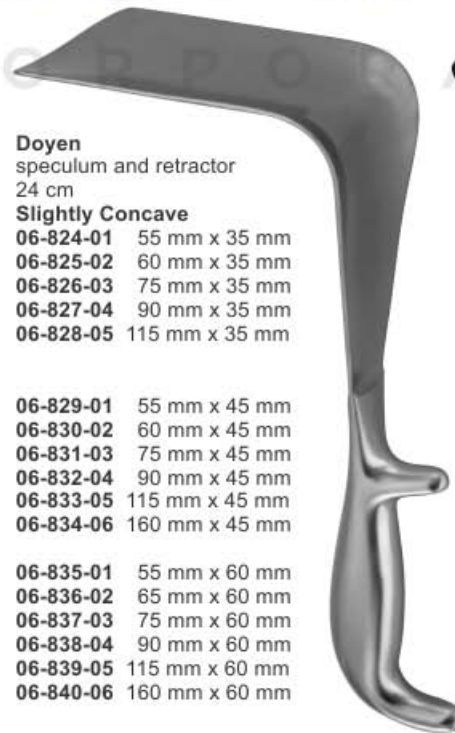

06-811-02
19 x 51mm

06-812-03
38 x 51mm

06-813-04
64 x 76mm

Ross Retractor
25.5 cm

06-814-01
Fig.01

06-815-02
Fig.02

06-816-03
Fig.03

06-817-04
Fig.04

06-818-05
Fig.05

06-819-06
Fig.06

Weinberg Vagotomy Retractor (Joe's Hoe)
06-820-20 20 cm
Blade 102 x 165 mm wide

Doyen
speculum and retractor
24 cm

Slightly Concave

06-824-01	55 mm x 35 mm
06-825-02	60 mm x 35 mm
06-826-03	75 mm x 35 mm
06-827-04	90 mm x 35 mm
06-828-05	115 mm x 35 mm